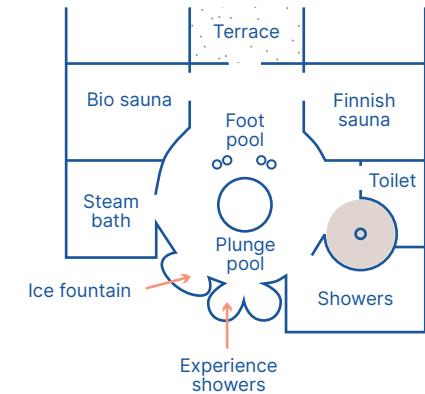

Simplified site plan: Vitalia Spa und wellness area

VITALIA Seehotel · Am Kurpark 3 · 23795 Bad Segeberg

Lake "Großer Segeberger See"

Wellness area (Basement)

Sauna area (2nd basement)

Legend:

- Stairs
- Ladies changing room / toilet
- Elevator
- Men's changing room / toilet