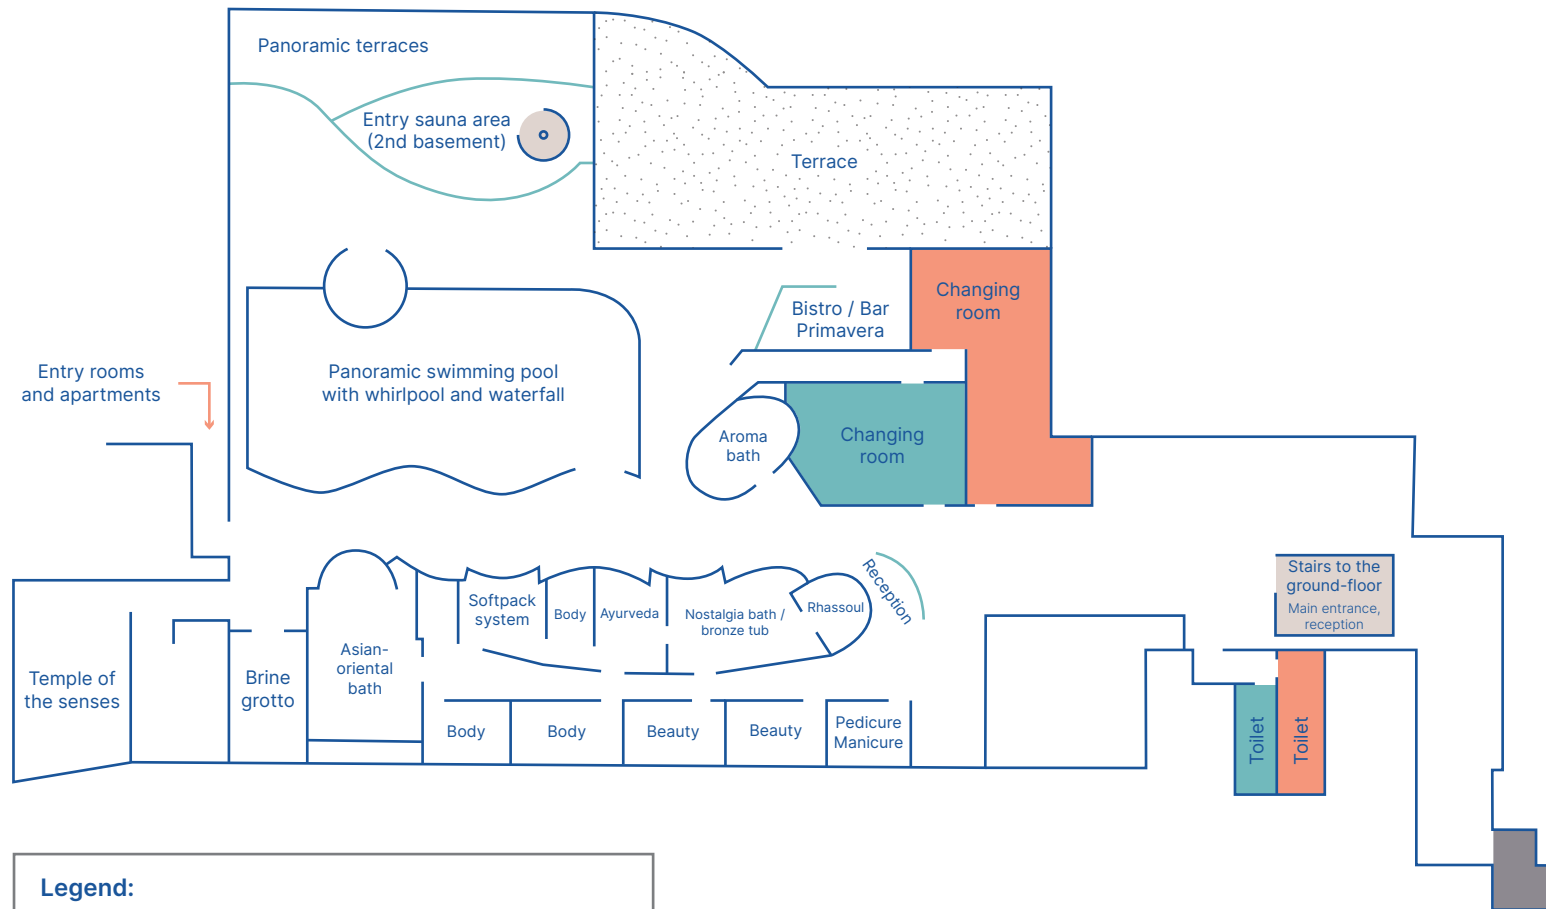

Simplified site plan: Vitalia Spa und wellness area

VITALIA Seehotel · Am Kurpark 3 · 23795 Bad Segeberg

Lake "Großer Segeberger See"

Wellness area (Basement)

Sauna area (2nd basement)

Legend:

- Stairs
- Ladies changing room / toilet
- Elevator
- Men's changing room / toilet